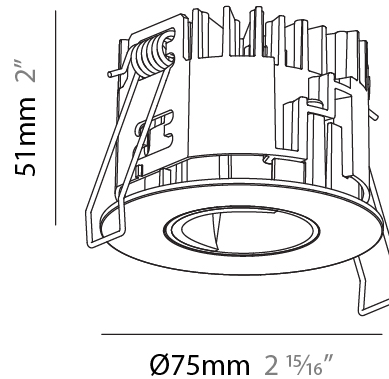

GENERAL

Series: Oiko Pro Round
Subseries: Oiko Pro Wallwash
Brand: Prolicht
Division: Architectural
Mounting Type: Recessed
Mounting Location: Ceiling
Subcategory: Downlight

PHYSICAL

Shape: Round
Diameter (mm): 75
Diameter (in): 2 15/16
Height (mm): 51
Height (in): 2
Ceiling Thickness (mm): 1 - 25
Ceiling Thickness (in): 1/16 - 1 3/16
Min. Recessing Depth (mm): 55
Min. Recessing Depth (in): 2 3/16
Light Distribution: Downlight
Diffuser: Lens Pack - Spread Lens / Linear Spread Lens / Honeycomb Louver
Fixture Finish: [SSR / BKV / CWI / CRY / HAB / UFT / ITA / RUA / FTG / MYG / LOD / PUS / FRO / FUP / KIA / POP / BLS / SPG / MEY / GOH / GUM / CHC / COM / ABZ / JAG / OBR / MOS / ROR](#)
Fixture Material: Aluminum Die Cast
Cut-out Measurements: 68mm / 2 11/16" Diameter

ELECTRICAL

Lamp Type: LED (Zhaga Standard)
Input Wattage (W): 14
Total Output Wattage (W): 12.7
Dimming: Dali Dimming
Driver Included: No
Driver Location: Recessed Housing
Driver Type: Constant Current - Universal (120Vac only for DALI driver)
Driver Class: Class 2
Input Voltage (V): 120 - 277
Constant Current (MA): 700

LED

Color Temperature (°K): 2700-6500 Tunable White
Max. Delivered Lumen (lm): 1216
Nominal Lumen (lm): 1460
CRI: >90 CRI
Lamp Life (hrs): 50000
Special LEDs offerings: Tunable White

OPTICAL

Adjustability: Fixed

RATINGS AND CERTIFICATIONS

Certified By: Certified for North American Standards
IP rating: IP20