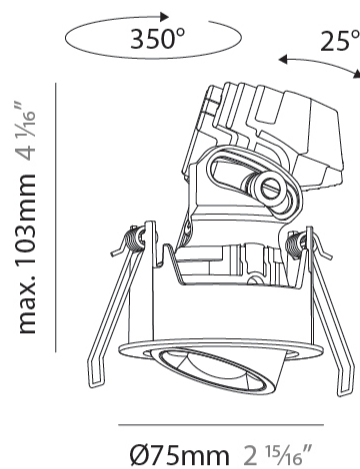

GENERAL

Series: Oiko Pro Round
Subseries: Oiko Pro Round Adjustable
Brand: Prolicht
Division: Architectural
Mounting Type: Recessed
Mounting Location: Ceiling
Subcategory: Downlight

PHYSICAL

Shape: Round
Diameter (mm): 75
Diameter (in): 2 15/16
Height (mm): 103
Height (in): 4 1/16
Ceiling Thickness (mm): 1 - 25
Ceiling Thickness (in): 1/16 - 1 3/16
Min. Recessing Depth (mm): 115
Min. Recessing Depth (in): 4 1/2
Light Distribution: Downlight
Diffuser: Lens Pack - Spread Lens / Linear Spread Lens / Honeycomb Louver
Fixture Finish: SSR / BKV / CWI / CRY / HAB / UFT / ITA / RUA / FTG / MYG / LOD / PUS / FRO / FUP / KIA / POP / BLS / SPG / MEY / GOH / GUM / CHC / COM / ABZ / JAG / OBR / MOS / ROR
Fixture Material: Aluminum Die Cast
Cut-out Measurements: D. - 68mm / 2 11/16"

ELECTRICAL

Lamp Type: LED (Zhaga Standard)
Input Wattage (W): 14
Total Output Wattage (W): 12.7
Dimming: Dali Dimming
Driver Included: No
Driver Location: Remote
Driver Type: Constant Current - Universal (120Vac only for DALI driver)
Driver Class: Class 2
Input Voltage (V): 120 - 277
Constant Current (MA): 700

LED

Number of LEDs: 1
Color Temperature (°K): 2700-6500 Tunable White
Max. Delivered Lumen (lm): 1054 - 1240
Nominal Lumen (lm): 1242 - 1460
CRI: >90 CRI
Lamp Life (hrs): 50000
Special LEDs offerings: Tunable White

OPTICAL

Reflector°: 52

RATINGS AND CERTIFICATIONS

Certified By: Certified for North American Standards
IP rating: IP20